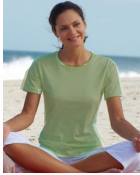

LADIES SCOOP
NECK-
OLIVE,BANANA
CATALOPE

LADIES V-NECK-
OLIVE,BANANA
CATALOPE

LADIES 3/4 SLEEVE
OLIVE ONLY

MENS LONG SLEEVE T - ORANGE ONLY

MENS SHORT SLEEVE T— ORANGE/ GREEN/GOLD

	S	M	L	XL	2XL	3XL	
WOMEN' S SIZES	6	8	10-12	14-16	16-18	20	
	XS	S	M	L	XL	2XL	3XL
MENS T- SHIRT (CHEST)	32	36	40	44	48	52	56